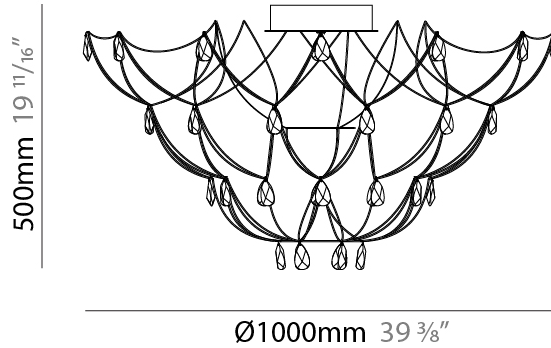

CRYSTAL GALAXY SURFACE

D102029-

base number   LED   Color   Finish
Dimming   Temperature   Options

1. To build a product code in our configurator select the specify button on the base model # product page
2. To build a manual product code on this datasheet choose from the options listed below in blue font and add the suffix to the base model #

GENERAL

Series: Crystal Galaxy
Brand: Quasar
Division: Design
Mounting Type: Surface
Mounting Location: Ceiling
Subcategory: Ambient

PHYSICAL

Shape: Abstract
Diameter (mm): 1000
Diameter (in): 39 3/8
Height (mm): 500
Height (in): 19 11/16
Light Distribution: Omnidirectional
Weight (kg): 3
Weight (lbs): 6.61
[Fixture Finish: NIC / BRA / BBR](#)
Fixture Material: Metal
Upon Request: Custom Sizes

ELECTRICAL

Number of Lamps: 66
Lamp Type: LED Retrofit
Input Wattage (W): 21.78
Bulb Included: Bulb Included
Max. Wattage Per Lamp (W): 0.33
Lamp Base: E10
[Dimming: 0-10V Dimming / Phase Dimming (120Vac Only)](#)
Driver Included: Yes
Driver Location: Integrated
Driver Type: Constant Voltage - Universal
Driver Class: Class 2
Input Voltage (V): 120 - 277
Output Voltage (V): 12
Lamp Voltage (V): 12

LED

[Color Temperature (°K): 2600 / 3000 / 3500](#)
Max. Delivered Lumen (lm): 1518 (2600K)
CRI: >80 CRI
Lamp Life (hrs): 50000

OPTICAL

RATINGS AND CERTIFICATIONS

Certified By: Certified for North American Standards
IP rating: IP20