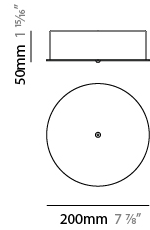

CRYSTAL GALAXY SURFACE

D102029-

base number   LED   Color   Finish
Dimming   Temperature   Options

1. To build a product code in our configurator select the specify button on the base model # product page
2. To build a manual product code on this datasheet choose from the options listed below in blue font and add the suffix to the base model #

GENERAL

Series: Crystal Galaxy
Brand: Quasar
Division: Design
Mounting Type: Surface
Mounting Location: Ceiling
Subcategory: Ambient

PHYSICAL

Shape: Abstract
Diameter (mm): 1000
Diameter (in): 39 3/8
Height (mm): 500
Height (in): 19 11/16
Light Distribution: Omnidirectional
Weight (kg): 3
Weight (lbs): 6.61
[Fixture Finish: NIC / BRA / BBR](#)
Fixture Material: Metal
Upon Request: Custom Sizes

ELECTRICAL

Number of Lamps: 66
Lamp Type: LED Retrofit
Input Wattage (W): 21.78
Bulb Included: Bulb Included
Max. Wattage Per Lamp (W): 0.33
Lamp Base: E10
[Dimming: 0-10V Dimming / Phase Dimming (120Vac Only)](#)
Driver Included: Yes
Driver Location: Integrated
Driver Type: Constant Voltage - Universal
Driver Class: Class 2
Input Voltage (V): 120 - 277
Output Voltage (V): 12
Lamp Voltage (V): 12

LED

[Color Temperature (°K): 2600 / 3000 / 3500](#)
Max. Delivered Lumen (lm): 1518 (2600K)
CRI: >80 CRI
Lamp Life (hrs): 50000

OPTICAL

RATINGS AND CERTIFICATIONS

Certified By: Certified for North American Standards
IP rating: IP20