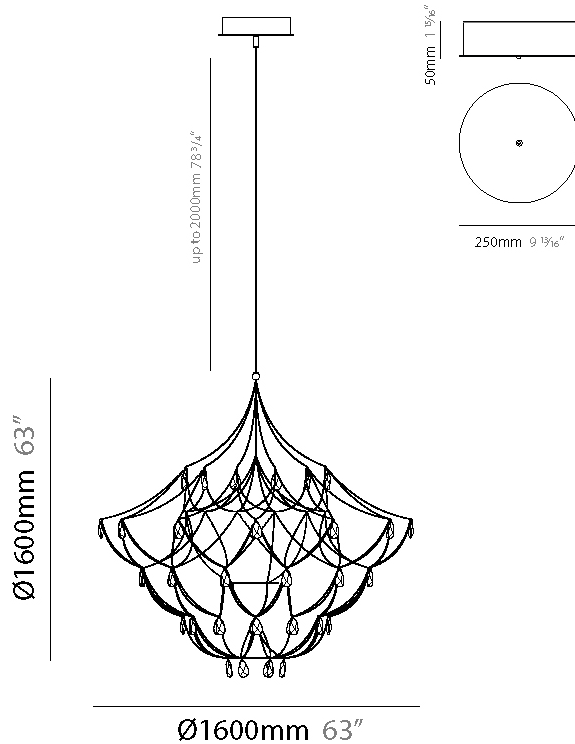

PROJECT	
TYPE	
SPECIFIER	
QUANTITY	
DATE	

CRYSTAL GALAXY SUSPENSION

D101410-

base number	LED Dimming	Color Temperature	Finish Options

1. To build a product code in our configurator select the specify button on the base model # product page
2. To build a manual product code on this datasheet choose from the options listed below in blue font and add the suffix to the base model #

GENERAL

Series: Crystal Galaxy
Brand: Quasar
Division: Design
Mounting Type: Suspension
Mounting Location: Ceiling
Subcategory: Ambient

PHYSICAL

Shape: Abstract
Diameter (mm): 1600
Diameter (in): 63
Height (mm): 1600
Height (in): 63
Max. Overall Height (mm): 3600
Max. Overall Height (in): 141 3/4
Light Distribution: Omnidirectional
Fixture Finish: NIC / BRA / BBR
Fixture Material: Metal
Cable Details: 2000mm Cable
Upon Request: Custom Sizes

ELECTRICAL

Number of Lamps: 144 + 1
Lamp Type: LED Retrofit
Input Wattage (W): 54.52
Bulb Included: Bulb Included
Max. Wattage Per Lamp (W): 0.33 + 7
Lamp Base: E10 + GU10
Dimming: 0-10V Dimming / Phase Dimming (120Vac Only)
Driver Included: Yes
Driver Location: Integrated
Driver Type: Constant Voltage - Universal
Driver Class: Class 2
Input Voltage (V): 120 - 277
Output Voltage (V): 12
Lamp Voltage (V): 12

LED

Color Temperature (°K): 2600 / 3000 / 3500
CRI: >90 CRI
Lamp Life (hrs): 50000

OPTICAL

RATINGS AND CERTIFICATIONS

Certified By: Certified for North American Standards
IP rating: IP20