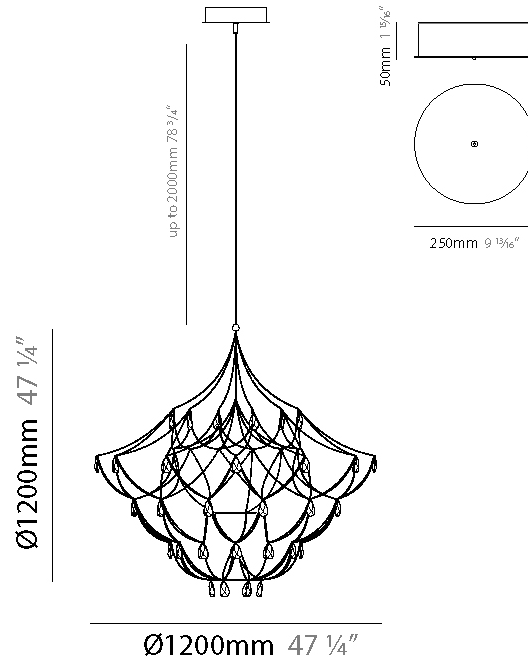

PROJECT	
TYPE	
SPECIFIER	
QUANTITY	
DATE	

CRYSTAL GALAXY SUSPENSION

D101402-

base number	LED Dimming	Color Temperature	Finish Options

1. To build a product code in our configurator select the specify button on the base model # product page
2. To build a manual product code on this datasheet choose from the options listed below in blue font and add the suffix to the base model #

GENERAL

Series: Crystal Galaxy
Brand: Quasar
Division: Design
Mounting Type: Suspension
Mounting Location: Ceiling
Subcategory: Ambient

PHYSICAL

Shape: Abstract
Diameter (mm): 1200
Diameter (in): 47 1/4
Height (mm): 1200
Height (in): 47 1/4
Max. Overall Height (mm): 3200
Max. Overall Height (in): 126
Light Distribution: Omnidirectional
Fixture Finish: NIC / BRA / BBR
Fixture Material: Metal
Cable Details: 2000mm Cable
Upon Request: Custom Sizes

ELECTRICAL

Number of Lamps: 108 + 1
Lamp Type: LED Retrofit
Input Wattage (W): 42.64
Bulb Included: Bulb Included
Max. Wattage Per Lamp (W): 0.33 + 7
Lamp Base: E10 + GU10
Dimming: 0-10V Dimming / Phase Dimming (120Vac Only)
Driver Included: Yes
Driver Location: Integrated
Driver Type: Constant Voltage - Universal
Driver Class: Class 2
Input Voltage (V): 120 - 277
Output Voltage (V): 12
Lamp Voltage (V): 12

LED

Color Temperature (°K): 2600 / 3000 / 3500
CRI: >90 CRI
Lamp Life (hrs): 50000

OPTICAL

RATINGS AND CERTIFICATIONS

Certified By: Certified for North American Standards
IP rating: IP20