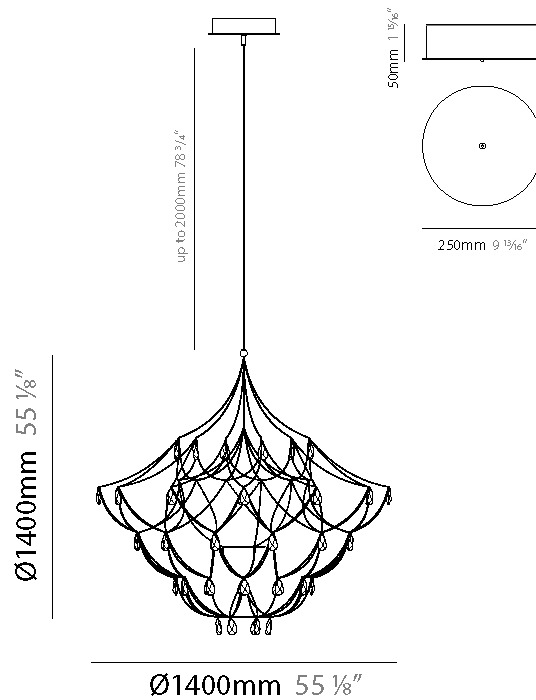

CRYSTAL GALAXY SUSPENSION

D101405-

base number	LED Dimming	Color Temperature	Finish Options

1. To build a product code in our configurator select the specify button on the base model # product page
2. To build a manual product code on this datasheet choose from the options listed below in blue font and add the suffix to the base model #

GENERAL

Series: Crystal Galaxy
Brand: Quasar
Division: Design
Mounting Type: Suspension
Mounting Location: Ceiling
Subcategory: Ambient

PHYSICAL

Shape: Abstract
Diameter (mm): 1400
Diameter (in): 55 1/8"
Height (mm): 1400
Height (in): 55 1/8"
Max. Overall Height (mm): 3400
Max. Overall Height (in): 133 7/8"
Light Distribution: Omnidirectional
Weight (kg): 5
Weight (lbs): 11.02
Fixture Finish: NIC / BRA / BBR
Fixture Material: Metal
Cable Details: 2000mm Cable

ELECTRICAL

Number of Lamps: 126
Lamp Type: LED Retrofit
Input Wattage (W): 41.58
Bulb Included: Bulb Included
Max. Wattage Per Lamp (W): 0.33
Lamp Base: E10
Dimming: 0-10V Dimming / Phase Dimming (120Vac Only)
Driver Included: Yes
Driver Location: Integrated
Driver Type: Constant Voltage - Universal
Driver Class: Class 2
Input Voltage (V): 120 - 277
Output Voltage (V): 12
Lamp Voltage (V): 12

LED

Color Temperature (°K): 2600 / 3000 / 3500
Max. Delivered Lumen (lm): 2898 (2600K)
CRI: >80 CRI
Lamp Life (hrs): 50000

OPTICAL

RATINGS AND CERTIFICATIONS

Certified By: Certified for North American Standards
IP rating: IP20